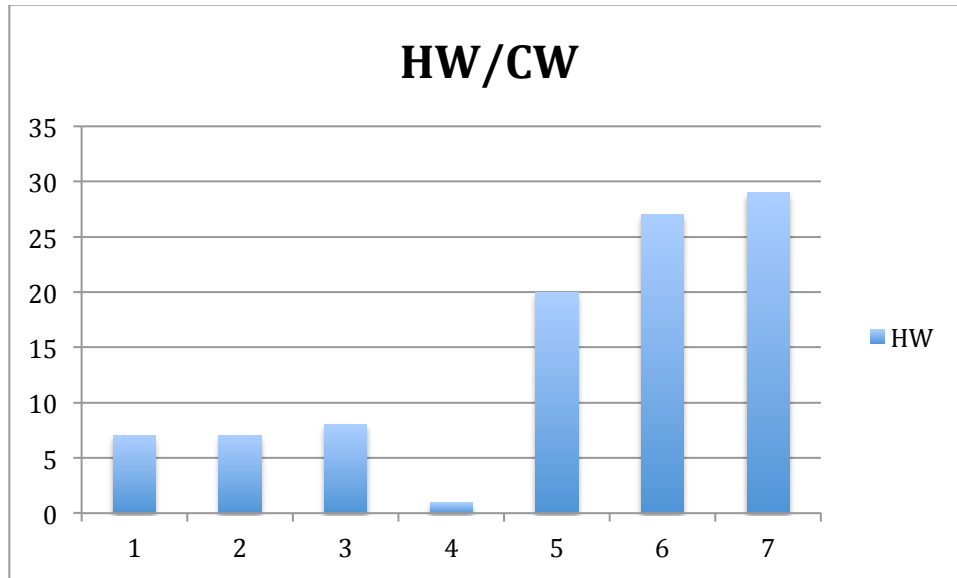

1st Semester Grade Distribution

	HW	Quizzes	Essays	Overall
1	7	4	1	0
2	7	6	2	6
3	8	9	10	13
4	1	16	26	12
5	20	32	43	32
6	27	21	15	28
7	29	11	2	8