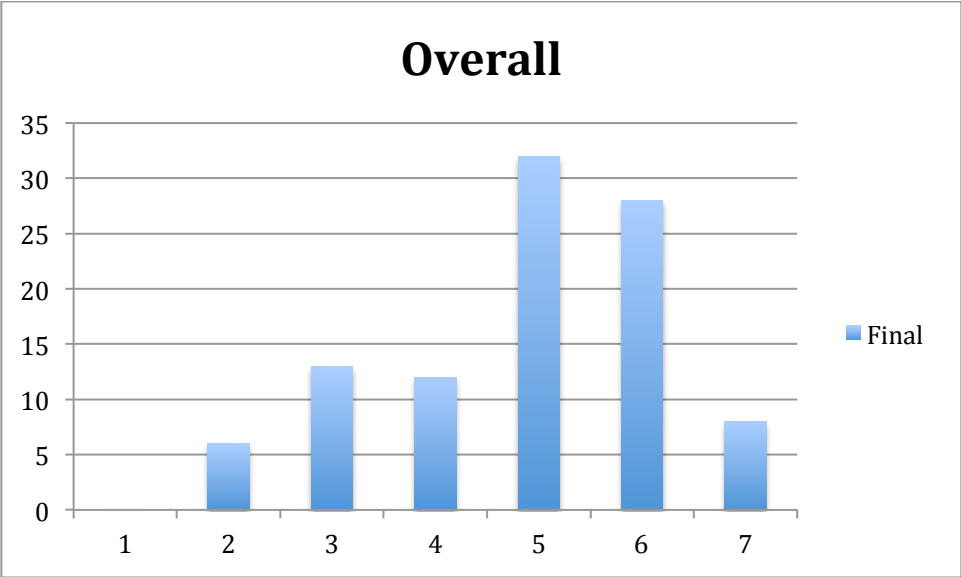

1st Semester Grade Distribution

	HW	Quizzes	Essays	Overall
1	7	4	1	0
2	7	6	2	6
3	8	9	10	13
4	1	16	26	12
5	20	32	43	32
6	27	21	15	28
7	29	11	2	8